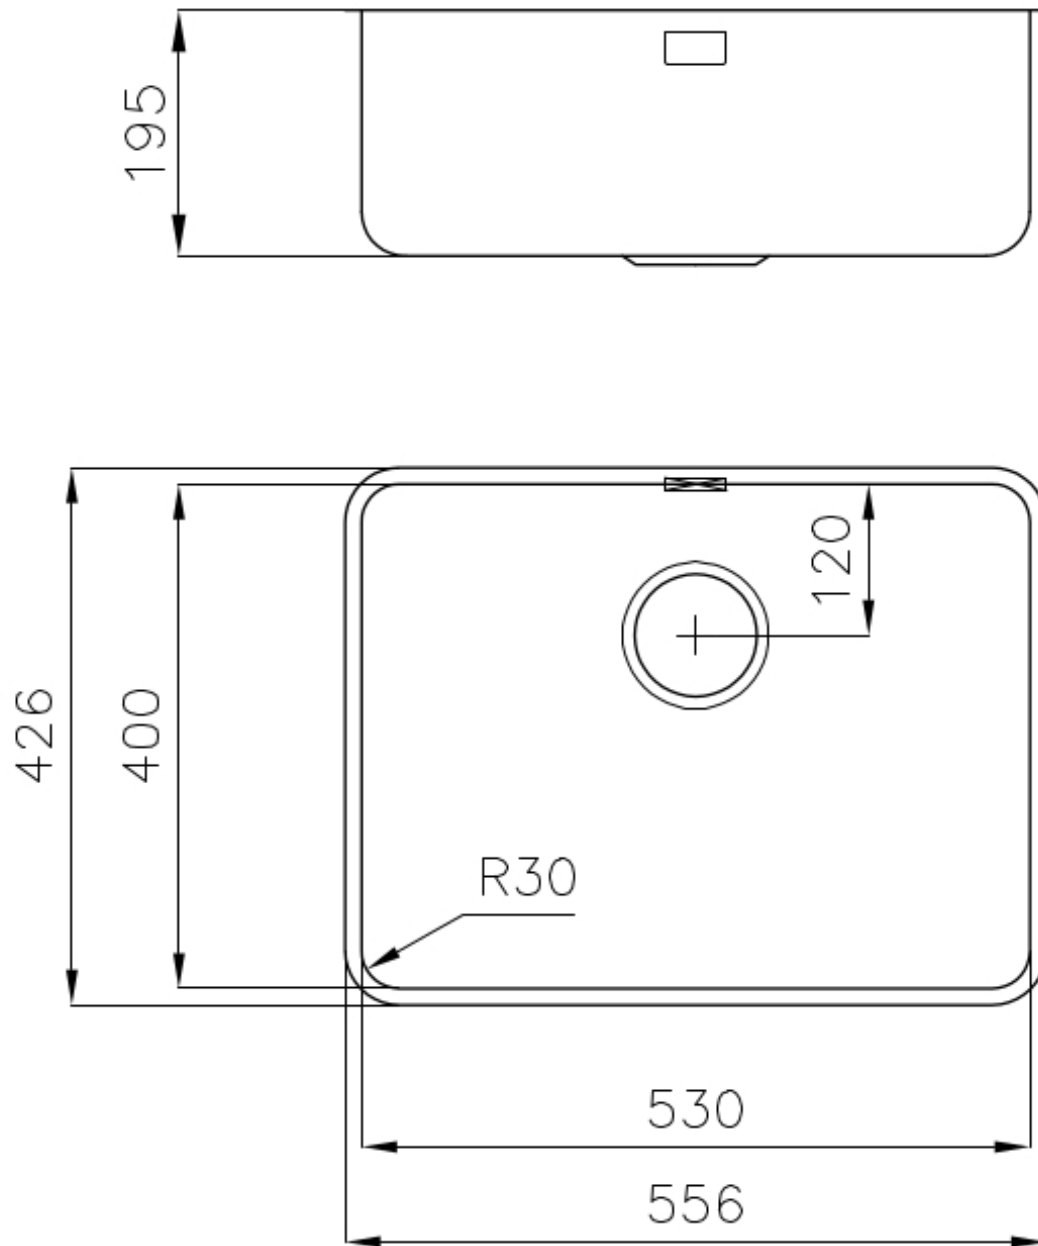

Texture

Foster brushed

Base

60 cm

Dimensions

Standard fittings

Fixing hooks, gasket, drain, overflow and siphon, boxed packing

Mixer holes

No standard holes

Built-in hole

View technical data sheet

Drainer

No

Width 57 cm

Bowl dimension 530x400mm

Number of bowls 1 bowl

Waste fitting 3,5" drain

FEATURES

High thickness 1mm thick steel. A significant thickness, which guarantees the maximum sturdiness and durability.

Basket 3,5" waste fitting The drain is equipped with a large 3.5" drain, with the practical basket cap that prevents the discharge of solid parts.

Deep bowls This bowls reach an important depth, over 20 cm, thanks to the advanced production technology, that can be offer great capieny and practicity in all the washing operations.

TECHNICAL DATA

Cut out size – Dimensioni per foratura top