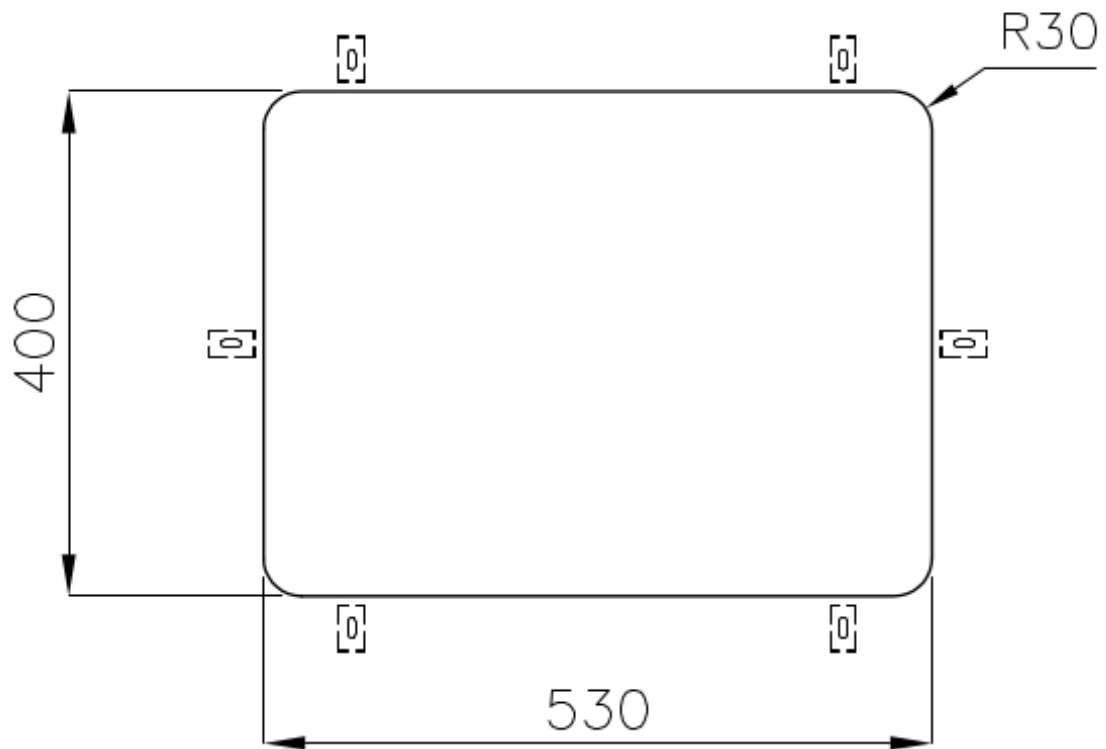

Texture

Foster brushed

Base

60 cm

Dimensions

Standard fittings

Fixing hooks, gasket, drain, overflow and siphon, boxed packing

Mixer holes

No standard holes

Built-in hole

View technical data sheet

Drainer

No

Width 57 cm

Bowl dimension 530x400mm

Number of bowls 1 bowl

Waste fitting 3,5" drain

FEATURES

High thickness 1mm thick steel. A significant thickness, which guarantees the maximum sturdiness and durability.

Basket 3,5" waste fitting The drain is equipped with a large 3.5" drain, with the practical basket cap that prevents the discharge of solid parts.

Deep bowls This bowls reach an important depth, over 20 cm, thanks to the advanced production technology, that can be offer great capieny and practicity in all the washing operations.

TECHNICAL DATA

Cut out size – Dimensioni per foratura top